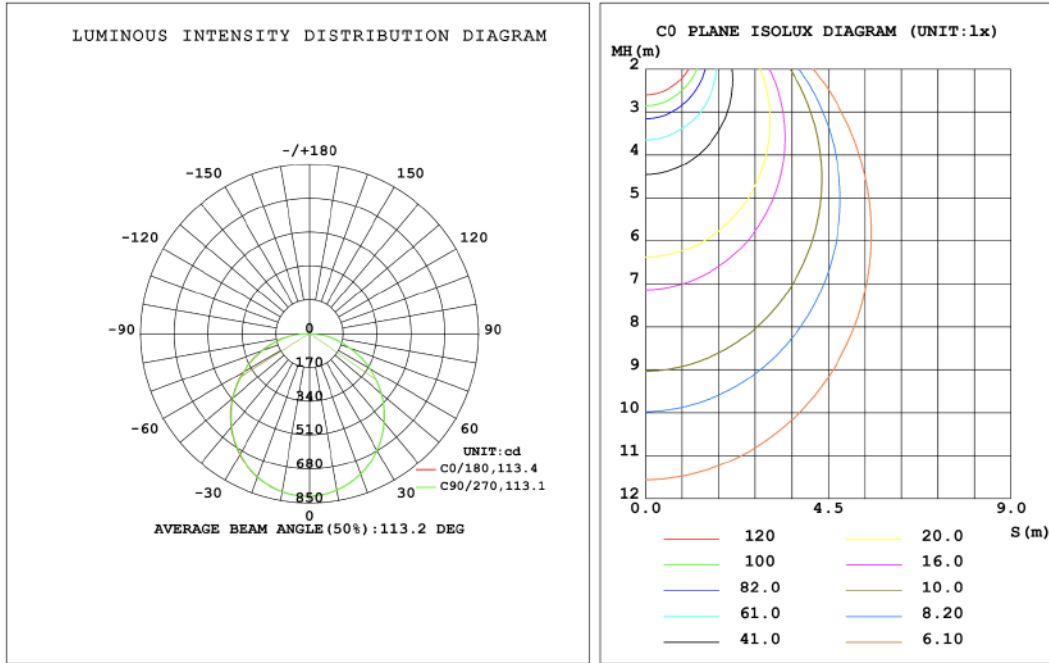

Serie EQUINOX

Modelo: 06-1224-*

astro
LED Lighting

CARACTERÍSTICAS DEL PRODUCTO:

GENERAL:

WATTS: 24W

FLUJO LUMINOSO: 2400 lm

TEMPERATURA DE COLOR: NW 4000K (Luz Neutra)

CRI: >80

VIDA ÚTIL: 40,000 hrs

Material: ABS + PMMA

ICONOGRAFÍA:

Serie EQUINOX

Modelo: 06-1224-*

Reporte de Luminario:

C Range: 0 - 360DEG
 C Interval: 22.5DEG
 Test Speed: HIGH
 Temperature: 25.3DEG
 Operators: DAMIN
 Test Date: 2023-07-14

γ Range: 0 - 180DEG
 γ Interval: 1.0DEG
 Test System: EVERFINE GO-2000A_V1 SYSTEM V2.0.407.13
 Humidity: 65.0%
 Test Distance: 8.859m [K=1.0000]
 Remarks:

Note: The Curves indicate the illuminated area and the average illumination when the luminaire is at different distance.