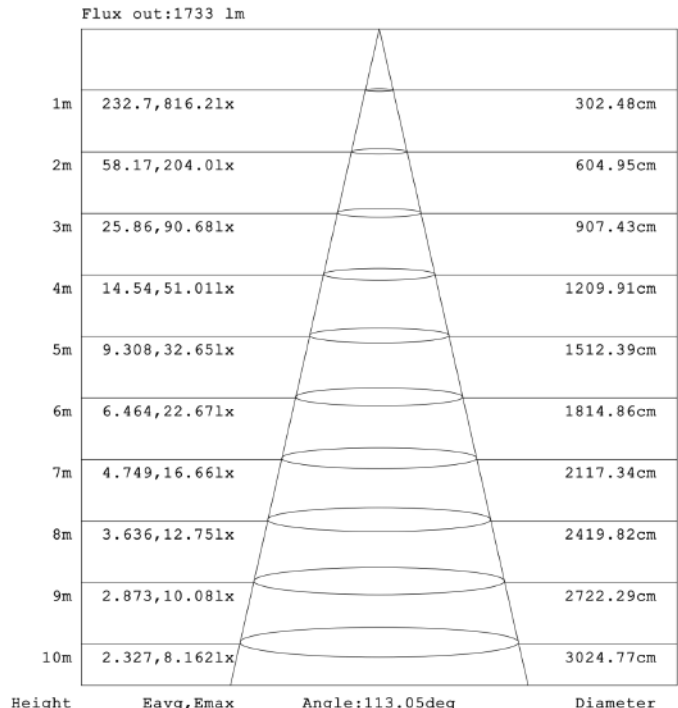

Serie EQUINOX

Modelo: 06-1224-*

astro
LED Lighting

CARACTERÍSTICAS DEL PRODUCTO:

GENERAL:

WATTS: 24W

FLUJO LUMINOSO: 2400 lm

TEMPERATURA DE COLOR: NW 4000K (Luz Neutra)

CRI: >80

VIDA ÚTIL: 40,000 hrs

Material: ABS + PMMA

ICONOGRAFÍA:

Serie EQUINOX

Modelo: 06-1224-*

Reporte de Luminario:

C Range: 0 - 360DEG
 C Interval: 22.5DEG
 Test Speed: HIGH
 Temperature: 25.3DEG
 Operators: DAMIN
 Test Date: 2023-07-14

γ Range: 0 - 180DEG
 γ Interval: 1.0DEG
 Test System: EVERFINE GO-2000A_V1 SYSTEM V2.0.407.13
 Humidity: 65.0%
 Test Distance: 8.859m [K=1.0000]
 Remarks:

Note: The Curves indicate the illuminated area and the average illumination when the luminaire is at different distance.